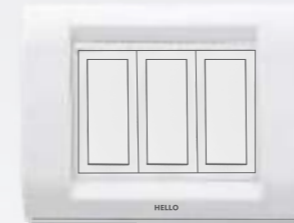

Discover The Finest Superficial
Coupled With A Bold Outlook

Hello, Electric Believes In An
Innovative Design That Enhances The
Aesthetic Of Your House
While Also Ensuring Its Security.

COLOURS OF COVER PLATES

WHITE

01 - White Dove

Colours shown may not match actual product colours due to printing limitations.

1 - Module

2 - Module

3 - Module*

4 - Module

6 - Module