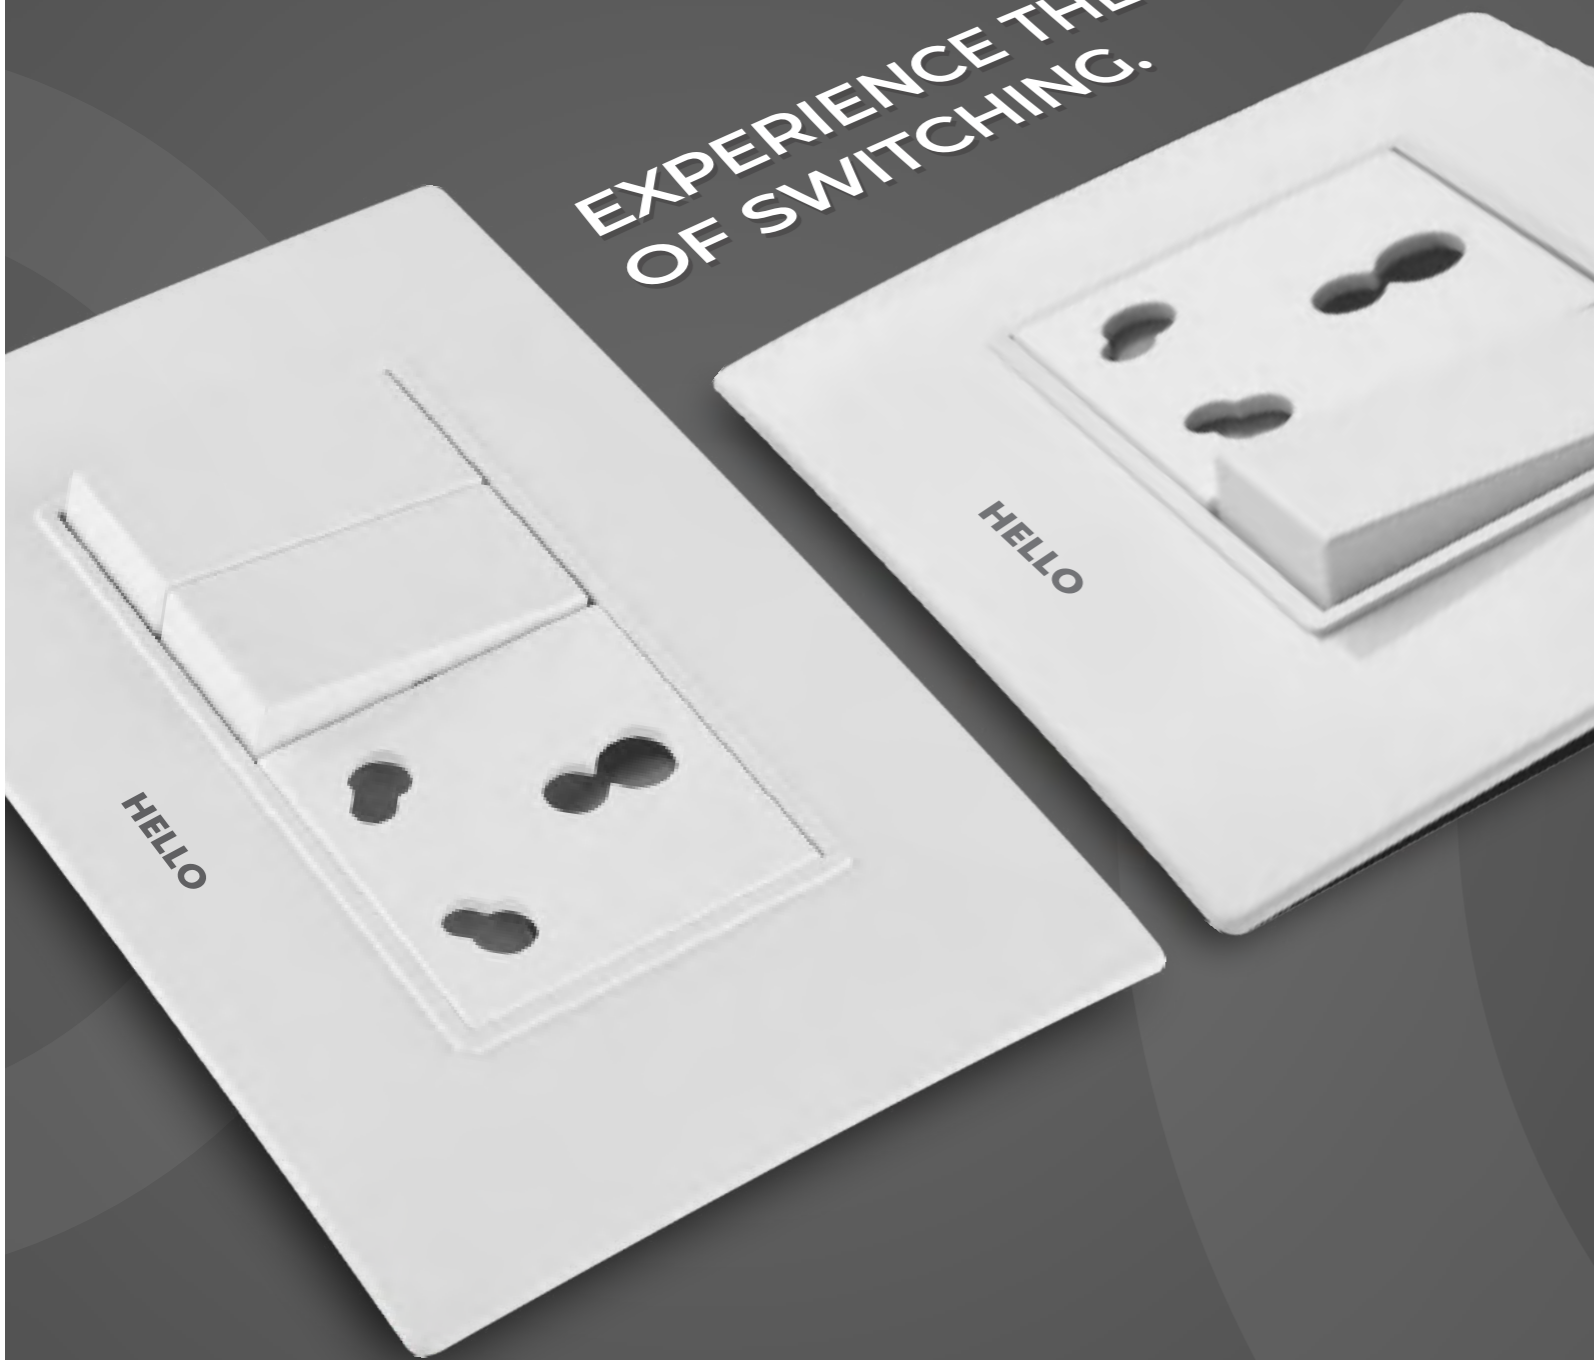

EXPERIENCE THE FUTURE OF SWITCHING.

Giving Your Wall A Touch Of Class With The Premium Craftsmanship That Shows Your Taste Towards The Style. Which Also Enhances Your Wall Beauty.

CODE	ITEM	PRICE PER PC.		PKG.
		WHITE ₹	METALLIC ₹	
10A Switch 230V 1 Module				
1301	10A. 1 way switch	71.00	89.00	20
1302	10A. 1 way switch 1M (With Indicator)	110.00	137.00	20
1303	10A. 2 Way Switch 1M	102.00	127.00	20
1304	10A. Bell Push Switch 1M	108.00	136.00	20
1305	10A. Bell Push Switch 1M (With Indicator)	118.00	147.00	20
20A Switch 230V 2 Module				
1311	20A. 1 way switch	109.00	137.00	20
1312	20A. 1 Way Switch (With Indicator)	144.00	180.00	20
1313	20A. 2 Way Switch	141.00	176.00	20
10A Switch 230V 2 Module				
1306	10A. 1 way switch 2M	120.00	150.00	10
1307	10A. 1 way switch 2M (With Indicator)	133.00	167.00	10
1308	10A. 2 Way Switch 2M	134.00	168.00	10
1309	10A. Bell Push Switch 2M	134.00	168.00	10
1310	10A. Bell Push Switch 2M (With Indicator)	142.00	180.00	10
20A / 32A Switch 230V 2 Module				
1314	20A. 1 way switch 2M	135.00	169.00	10
1315	20A. 1 way switch 2M (With Indicator)	157.00	195.00	10
1316	20A. 2 Way Switch 2M	149.00	186.00	10
1317	32A. D.P. Switch 2M (With Indicator)	248.00	315.00	10
6A/13A, 6A/16A & 6A/25A Sockets 240V				
1318	6A. 2 Pin Socket 1M (With Safety Shutter)	82.00	103.00	20
1319	6A. 2 in 1 Multi Socket 2M (With Mobile Socket Safety Shutter)	126.00	158.00	10
1320	13A. International Socket 2M (With Safety Shutter)	222.00	279.00	10
1321	6/16A. Universal Socket 2M (With Safety Shutter)	206.00	257.00	10
1322	6/25A. Universal Socket 2M (With Safety Shutter)	226.00	276.00	10