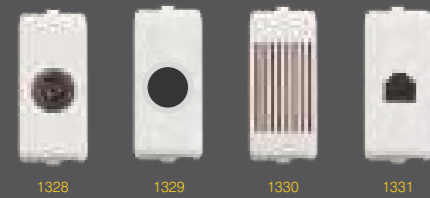

CODE	ITEM	PRICE PER PC.		PKG.
		WHITE ₹	METALLIC ₹	
Dimmer 240V				
1323	Mini Dimmer 450W 1M	288.00	360.00	10
1324	Med. Dimmer 450W 2M	410.00	510.00	10
1325	Med. Dimmer 600W 2M	450.00	550.00	10
Fan Regulators 240V				
1326	Mini 4 Step Fan Regulator 1M	382.00	480.00	10
1327	Mini 5 Step Fan Regulator 2M	444.00	560.00	10
Support Modules 1M				
1328	T.V. Socket (Coaxial 40-862Mhz)	98.00	126.00	20
1329	Cord Gripper	85.00	104.00	20
1330	Indicator 240V	74.00	102.00	20
1331	RJ 11 Single Telephone Jack-2 line	100.00	125.00	10
Support Modules 1M				
1332	RJ 11 Single Telephone Jack-4 line	151.00	190.00	10
1333	RJ 45 (Cat 5e)	350.00	405.00	10
1334	RJ 45 (Cat 6e)	505.00	583.00	10
1335	Blank Plate	26.00	31.00	60
1336	USB Charger - 240V, 1000mA	780.00	885.00	10
Hotel Accessories				
1337	32A. Switch with key teg 2M	470.00	570.00	10
1338	Only Key Tag	105.00	120.00	20
1339	Electronic Buzzer 240V 2M	270.00	330.00	10
1340	Skirting Light - 3 LED 2M	380.00	480.00	10
1341	Night Lamp 240V	390.00	490.00	10
1342	Foot Light With LED	615.00	765.00	05
AC Box / Protection Device				
1343	25A. AC Box 4M	800.00	900.00	01
1344	16A. Motor Starter 2M	520.00	580.00	10
1345	20A. Motor Starter 2M	520.00	580.00	10
1346	25A. Motor Starter 2M	520.00	580.00	10