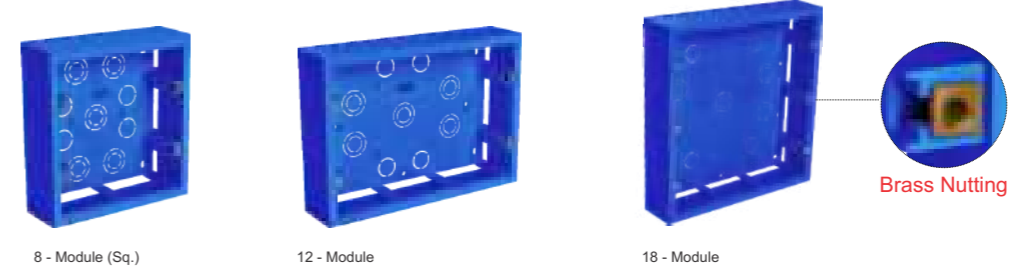

SKY CONCEALED BOX (With Brass Nutting)

PLATES	1M & 2M	3M	4M	6M	8M (HZ.)	8M (SQ.)	12M	18M
CODES	HSBB01	HSBB03	HSBB04	HSBB06	HSBB08	HSBB09	HSBB12	HSBB18
MRP ₹	61.00	88.00	99.00	121.00	143.00	143.00	176.00	253.00
PKG.	20	20	10	10	10	05	05	05