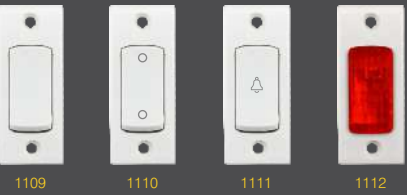

HELLOTM
SECURE YOUR WORLD

Inspiring
innovation
and **d**iscovery

CODE	ITEM	PRICE PER PC.	PKG.
		WHITE ₹	
V2 6A. Switches / 6A. Indicator			
1105	6A. 1 way switch	25.00	20
1106	6A. 2 way switch	31.00	20
1107	6A. Bell Push	31.00	20
1108	Indicator Lamp	27.00	20
V3 6A. Switches / 6A. Indicator			
1109	6A. 1 Way Switch	25.00	20
1110	6A. 2 Way Switch	31.00	20
1111	6A. Bell Push	31.00	20
1112	Indicator Lamp	27.00	20
6A. Sockets			
1113	6A. 2 Pin Socket	28.00	20
1114	6A. 2 in one Socket	36.00	10
1115	6A. 3 Pin Socket	45.00	10
T.V. Sockets / Tele. jack / Kit Kat Fuse			
1116	Mini T.V. Socket	40.00	20
1117	Mini 2 Line Tel. Jack	64.00	20
1118	10A. Kit Kat Fuse	45.00	10
Mini / Med. Dimmer / Fan Regulator			
1119	Mini Dimmer	180.00	10
1120	Mini 4 Step Fan Regulator	210.00	10
1121	Medium Dimmer	200.00	10
1122	5 Step Fan Regulator	235.00	10
16A. Switches & 6/16A. Uni. Socket			
1123	16A. 1 way switch	85.00	10
1124	16A. 2 way switch	105.00	10
1125	6/16A. Uni. Socket	85.00	10

CODE	ITEM	PRICE PER PC.	PKG.
		WHITE ₹	
6A/16A. 3 in One SS Combined			
1126	6/16A. Switch Socket Combined without Safety Shutter	140.00	05
1127	6/16A. Switch Socket Combined without Safety Shutter With junction Box	160.00	05
6A/16A. 5 in One SS Combined			
1128	6/16A. Switch Socket Combined With Fuse & Indicator / Without Safety Shutter	180.00	05
1129	6/16A. Switch Socket Combined With Fuse & Indicator / Without Safety Shutter With junction Box	215.00	05
6A. Double SS Combined			
1130	6A. 8 In 1 Double SS combined With Indicator / Without Safety Shutter	240.00	05
1131	6A. 10 In 1 Double SS combined With Indicator / Without Safety Shutter	260.00	05
16A. Double SS Combined			
1132	16A. Double SS Combined With Indicator / Without Safety Shutter	330.00	05
32A. D.P. Switches			
1133	32A. Surface Type D.P. Switch With Indicator	160.00	05