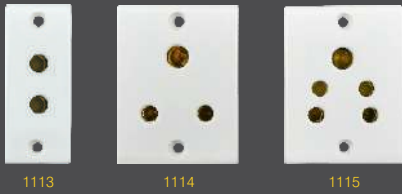

HELLOTM
SECURE YOUR WORLD

Inspiring
innovation
and **d**iscovery

CODE	ITEM	PRICE PER PC.	PKG.
		WHITE ₹	
V2 6A. Switches / 6A. Indicator			
1105	6A. 1 way switch	25.00	20
1106	6A. 2 way switch	31.00	20
1107	6A. Bell Push	31.00	20
1108	Indicator Lamp	27.00	20
V3 6A. Switches / 6A. Indicator			
1109	6A. 1 Way Switch	25.00	20
1110	6A. 2 Way Switch	31.00	20
1111	6A. Bell Push	31.00	20
1112	Indicator Lamp	27.00	20
6A. Sockets			
1113	6A. 2 Pin Socket	28.00	20
1114	6A. 2 in one Socket	36.00	10
1115	6A. 3 Pin Socket	45.00	10
T.V. Sockets / Tele. jack / Kit Kat Fuse			
1116	Mini T.V. Socket	40.00	20
1117	Mini 2 Line Tel. Jack	64.00	20
1118	10A. Kit Kat Fuse	45.00	10
Mini / Med. Dimmer / Fan Regulator			
1119	Mini Dimmer	180.00	10
1120	Mini 4 Step Fan Regulator	210.00	10
1121	Medium Dimmer	200.00	10
1122	5 Step Fan Regulator	235.00	10
16A. Switches & 6/16A. Uni. Socket			
1123	16A. 1 way switch	85.00	10
1124	16A. 2 way switch	105.00	10
1125	6/16A. Uni. Socket	85.00	10

CODE	ITEM	PRICE PER PC.	PKG.
		WHITE ₹	
6A/16A. 3 in One SS Combined			
1126	6/16A. Switch Socket Combined without Safety Shutter	140.00	05
1127	6/16A. Switch Socket Combined without Safety Shutter With junction Box	160.00	05
6A/16A. 5 in One SS Combined			
1128	6/16A. Switch Socket Combined With Fuse & Indicator / Without Safety Shutter	180.00	05
1129	6/16A. Switch Socket Combined With Fuse & Indicator / Without Safety Shutter With junction Box	215.00	05
6A. Double SS Combined			
1130	6A. 8 In 1 Double SS combined With Indicator / Without Safety Shutter	240.00	05
1131	6A. 10 In 1 Double SS combined With Indicator / Without Safety Shutter	260.00	05
16A. Double SS Combined			
1132	16A. Double SS Combined With Indicator / Without Safety Shutter	330.00	05
32A. D.P. Switches			
1133	32A. Surface Type D.P. Switch With Indicator	160.00	05